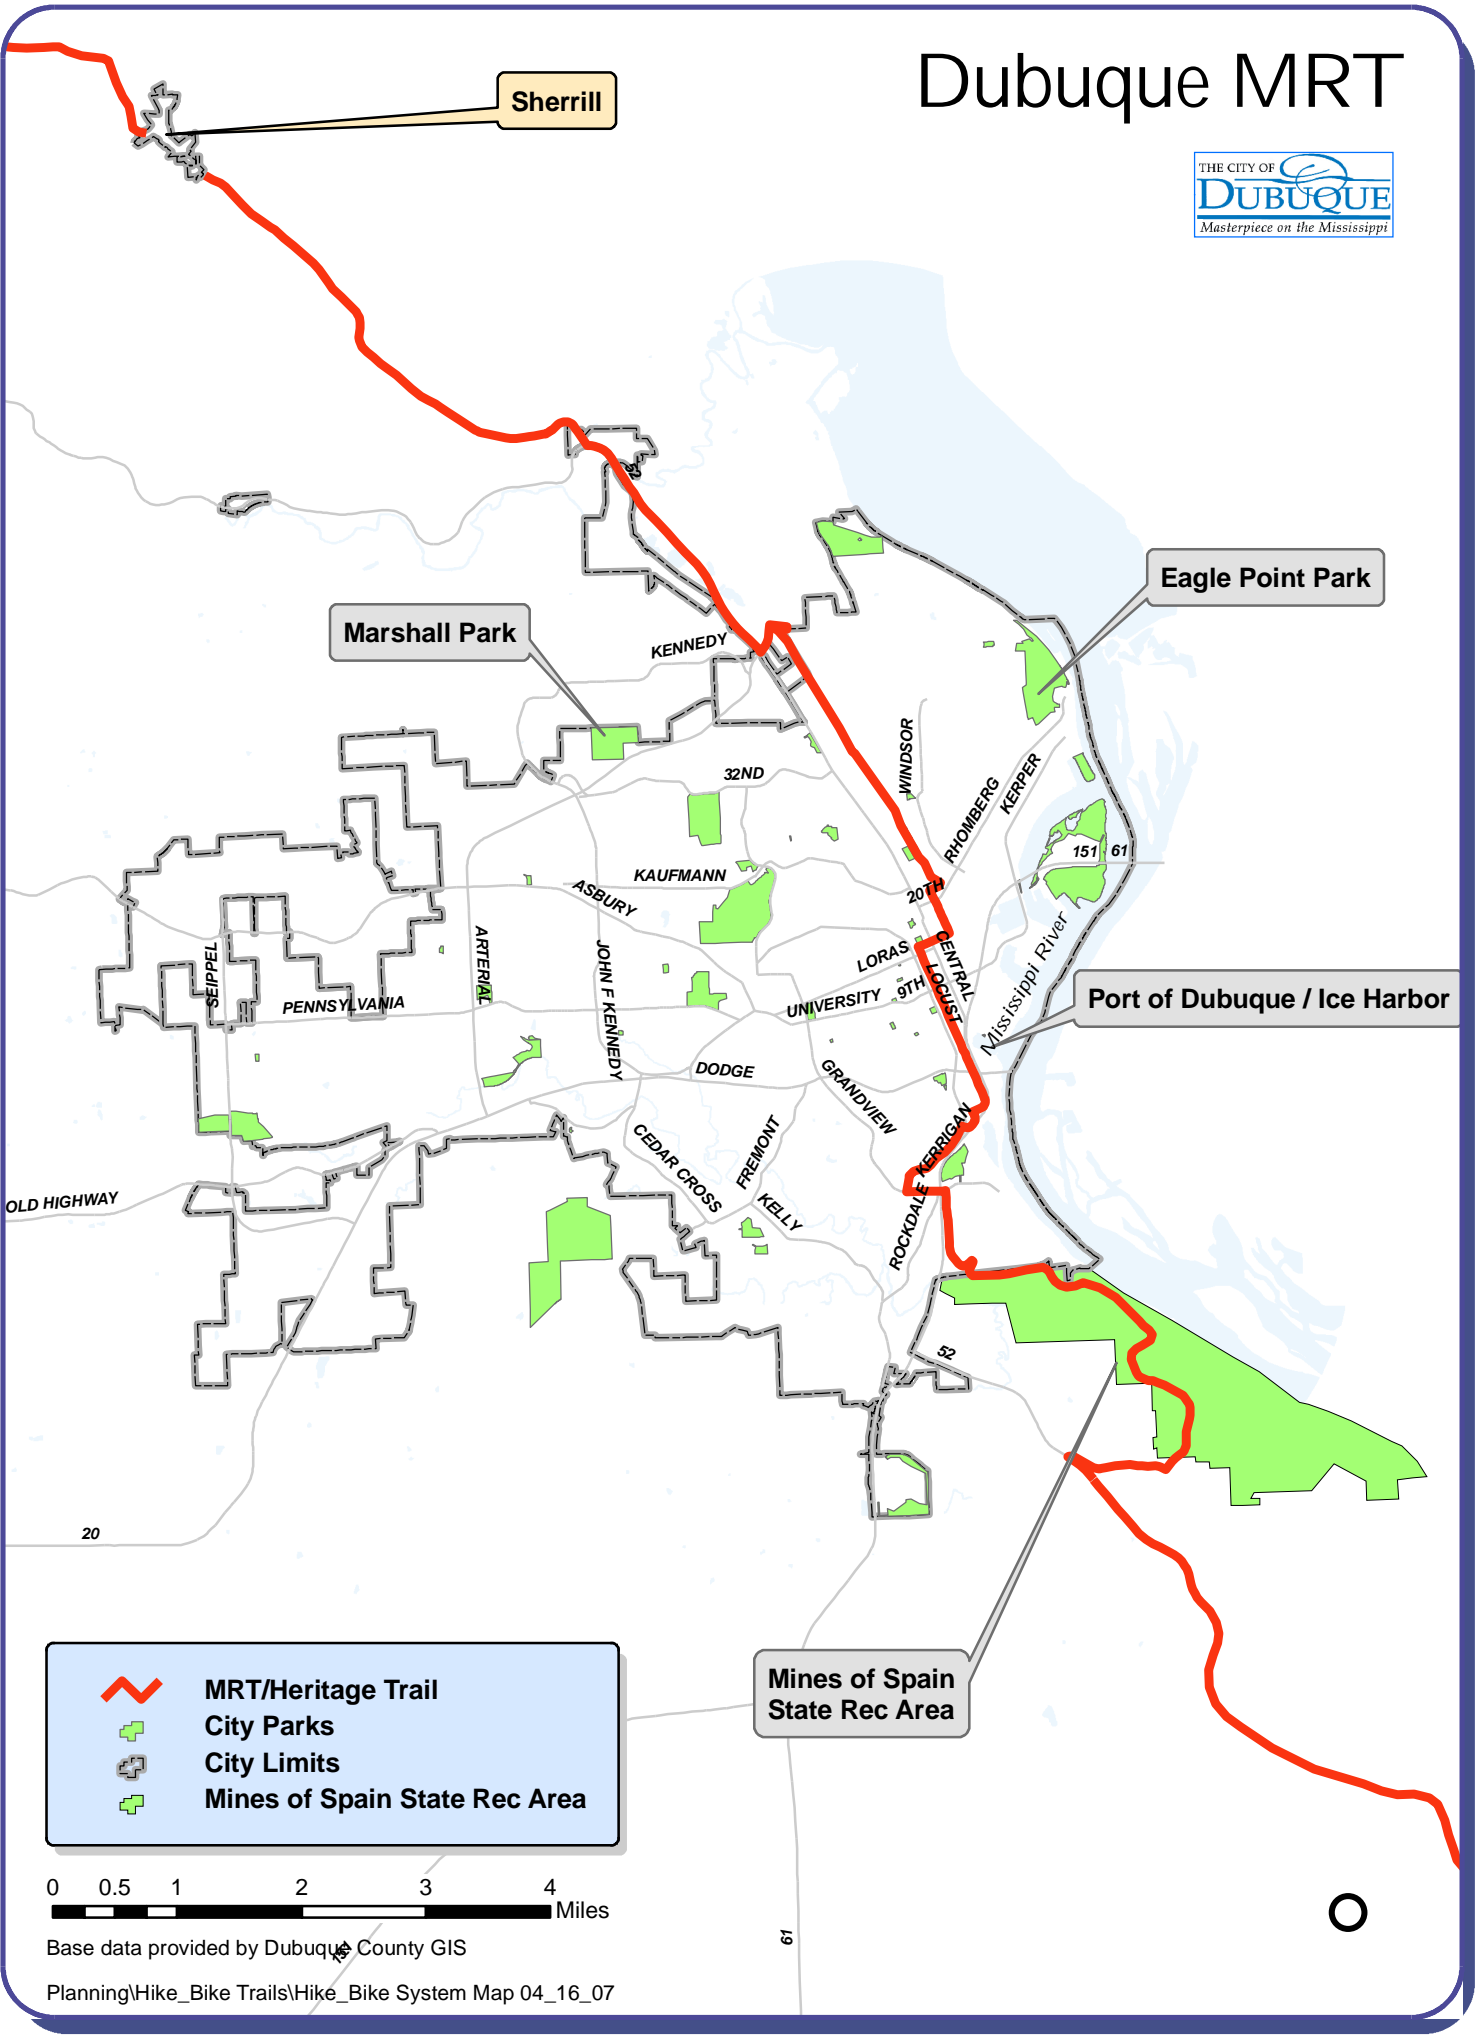

Dubuque MRT

- MRT/Heritage Trail
- City Parks
- City Limits
- Mines of Spain State Rec Area

Base data provided by Dubuque County GIS
Planning\Hike_Bike Trails\Hike_Bike System Map 04_16_07