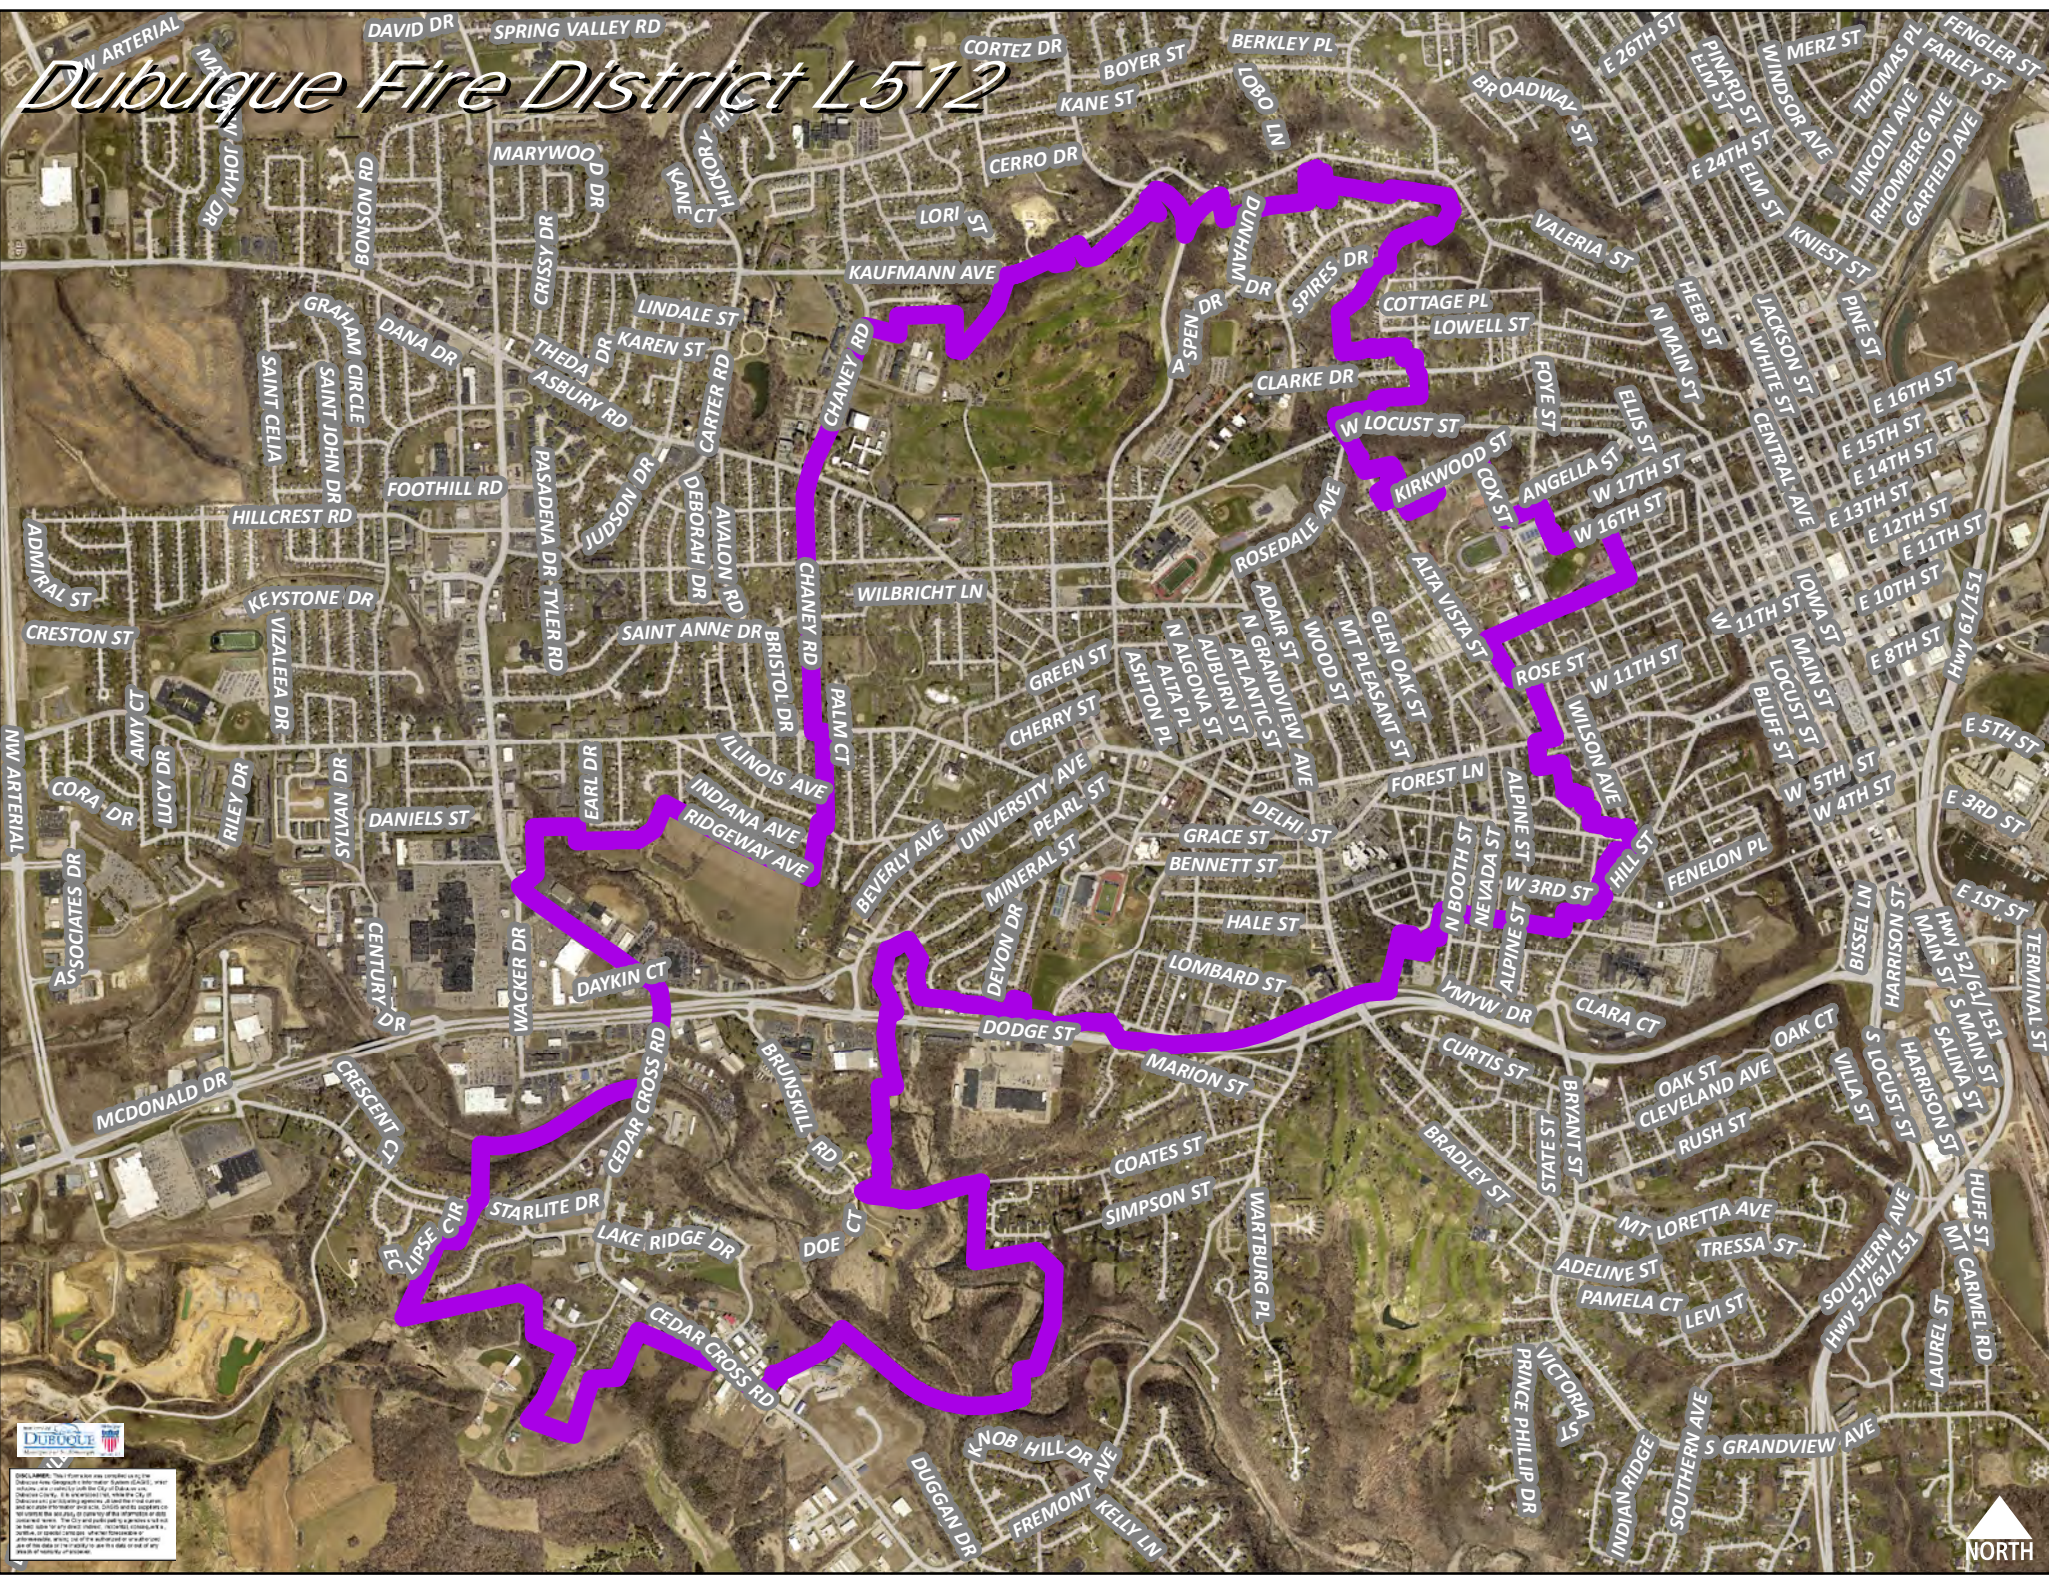

Dubuque Fire District L512